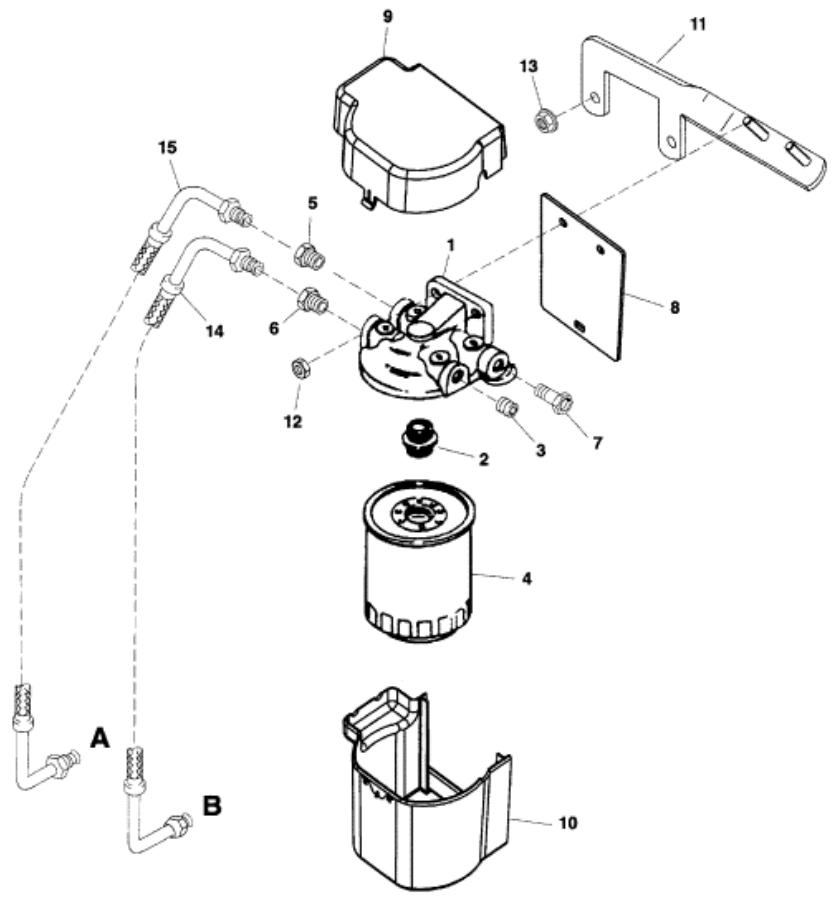

Parts List						
Ref	Class	Part	Description	Qty	Comment	Footnote
1		89876A	BASE ASSEMBLY	1		
2	22	816133	FITTING	1		
3	22	32561	PIPE PLUG	1		
4	35	807172	FUEL FILTER/WATER SEPARATI	1		
5	22	33821	FITTING	1		
6	22	808003	FITTING	1		
7	22	807958	FITTING	1		
8		807956T	INSULATOR-BACK	1		
9		807806T	INSULATOR-CAP	1		
10		807807T	INSULATOR-BASE	1		
11		807918T	BRACKET	1		
12	11	45592	NUT	2		
13	11	860069	NUT	2		
14	32	807953T	FUEL LINE-FUEL PUMP TO FILTE	1		
15	32	807954T	FUEL LINE-FUEL REGULATOR TI	1		

A = TO FUEL PRESSURE REGULATOR
 B = TO FUEL PUMP